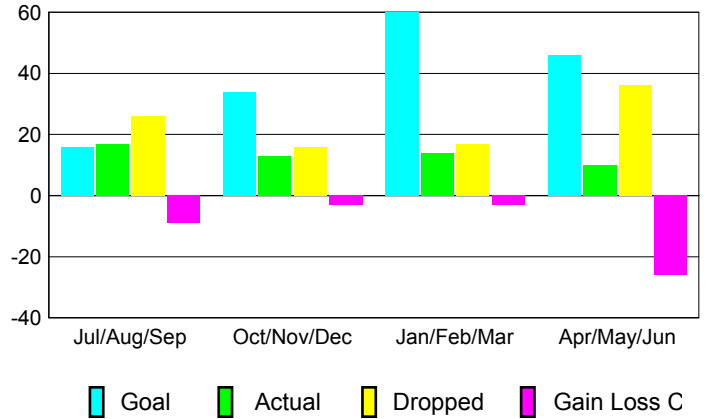

Club Results 2012-2013
Goal, New, Dropped, Gain/Loss

YTD Status Quo Clubs 2012-2013

Status Quo Clubs Compared to Status Quo Members

Club Gain/Loss 2012-2013

MEMBERSHIP

Month	Net Memb Goal	Actual New Memb	Actual Dropped Memb	Gain/Loss of Memb
2012-2013				
Jul/Aug/Sep	16	17	26	-9
Oct/Nov/Dec	34	13	16	-3
Jan/Feb/Mar	60	14	17	-3
Apr/May/June	46	10	36	-26
Totals	156	54	95	-41

Membership Results 2012-2013
Goal, New, Dropped, Gain/Loss

Gender Comparison 2012-2013

Membership Gain/Loss 2012-2013